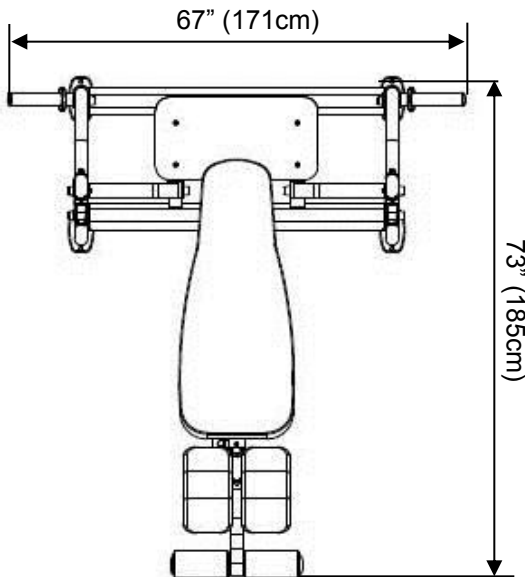

### Olympic Decline Bench

#### NODB Olympic Decline Bench

Steelflex® NODB Olympic Decline Bench targets your Pectoralis muscle. The NODB features special oval tubing and an ergonomic design, the leg rest is adjustable, choose NODB Olympic Decline Bench and adjust the leg rest to a comfortable place and do Decline Bench Press training safely and reliably.

#### SPECIFICATIONS

- A. Mainframe: Heavy-Gauge 1.968" X 3.937" oval tubing (50 x 100 x 2.5T mm)
- B. Upholstery (B/R): Durable double stitched upholstery (ergonomic design)
- C. Two Olympic Storage weight posts with ergonomic angle design - keeping your workout area clutter free, and removing Plates smoothly and easily.
- D. Solid gun racks with plastic cover – more quiet and safe
- E. Electrostatically applied powder coat paint finish , metallic silver
- F. Leg Rest: Adjustable
- G. Bar Holders are steel and covered with a durable plastic to protect holders
- H. Product Weight: 154 lbs / 70 kg
- I. Dimension: 73" L x 67" W x 44" H (185 cm x 171 cm x 111 cm)
- J. Packing: 3 Cartons, 17.2 Cubic Feet