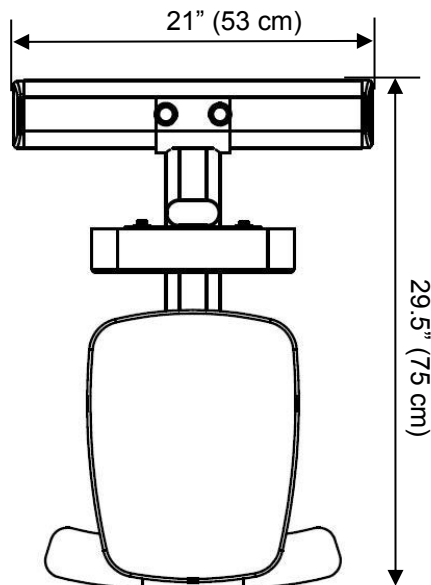

NST Utility Stool

NST Utility Stool

The Steelflex® NST Utility Stool is designed to align your body to perfect seated posture and reduce stress on your back without restricting movement. Both seat pads are mounted to the heavy-duty 2" x 2" and 2" x 3" oval tube mainframe, which is constructed from 11-gauge high-tensile strength steel for maximum strength and features an extra-wide base that ensures lateral stability. The thick durable upholstery is tear resistant and guaranteed to provide a lifetime of comfort and support without ever bottoming out. Whether it is in a home or commercial setting, the NST is the best seat in the house!

SPECIFICATIONS

- A. Mainframe: Heavy-Gauge 1.575" X 3.15" oval tubing (40 x 80 x 2.0T mm)
- B. Upholstery (B/R): Durable double stitched upholstery (ergonomic design)
- C. A rock-solid tool ideal for performing
- D. both barbell and dumbbell workouts
- E. Extra-wide and solid base provides maximum stability.
- F. Ideal for home and commercial use
- G. Electrostatically applied powder coat paint finish, metallic silver
- H. Product Weight: 37lbs / 17 kg
- I. Dimension: 29.5" L x 21" W x 31" H (75 cm x 53 cm x 79 cm)
- J. Packing: 2 Cartons, 6 Cubic Feet