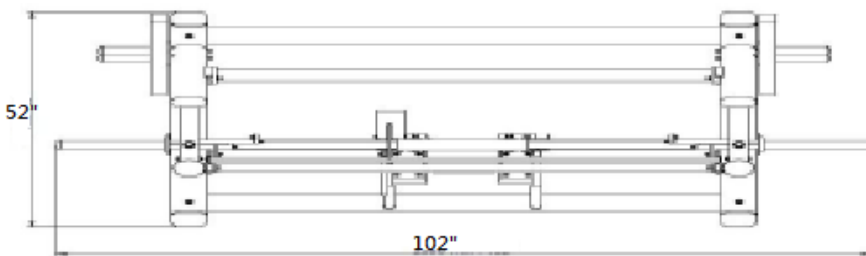

M3DLM (3D HIP Machine)

The M3DLM is the perfect HIP machine combining power and aesthetics with great emphasis on ultra-smooth shoulder carry , not only up and down but also the left and right sides on bar operation. 3D Track innovative design help user to adjust position naturally and smoothly without any extra return force.

The unique system guides the user whilst exercising with a natural movement and without any unnecessary pressure. Commercial grade precision linear bearings for super smooth smith Bar action.

Dimension: 102"*52"*93"